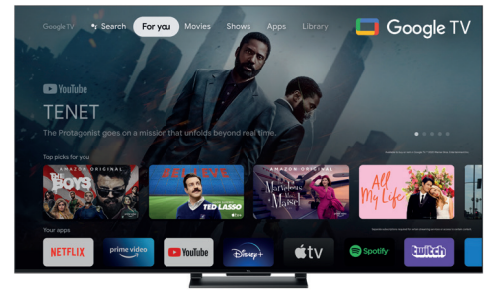

4K HDR PRO

4K HDR PRO
unrivalled blacks, higher
contrast and vivid colours

144Hz MOTION CLARITY PRO

144Hz native display for premium motion

HDR multi-format
Stunning HDR whatever the source

GAME MASTER PRO

Game Master Pro
Play like a Pro

Dolby ATMOS

Dolby Atmos
transports you into the story
with moving audio

Google TV

Entertainment you love.
With a little help from Google

TCL

65C745K

PICTURE