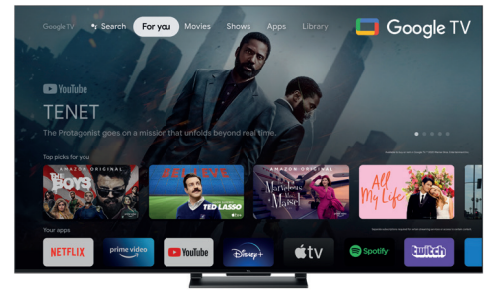

TCL

55C745K

55"

TCL 4K QLED TV with Google TV and Game Master Pro 2.0

QLED

QLED
The exceptional colours of QLED

FULL ARRAY Local Dimming
TCL Full Array Local Dimming for a new level of realism and contrast

4K HDR PRO

4K HDR PRO
unrivalled blacks, higher contrast and vivid colours

144Hz

MOTION CLARITY PRO

144Hz native display for premium motion

HDR multi-format
Stunning HDR whatever the source

GAME MASTER PRO

Game Master Pro
Play like a Pro

Dolby
ATMOS

Dolby Atmos
transports you into the story with moving audio

Google TV

Entertainment you love.
With a little help from Google

TCL**55C745K****PICTURE**

Screen size (inches/cm)	55 / 139.7
Visible screen size : diagonal(inches/cm)	54.6 / 139
Panel resolution	UHD
Wide color Technology	Quantum Dot
HDR formats	Dolby Vision IQ, HDR10+, HDR10, HLG
HDR brightness	1000 nits
Picture Performance Index*	3900
Resolution	3840x2160
Curved / Curvature	-
10 bit panel	Yes
Dynamic contrast	Mega
Picture processing	AI PQ 3.0 Processor
Ultra AR coating	-
UHD upscaling	UHD Deep Learning AI SR
Color management	10P & 2P calibration
Digital Noise Reduction	Yes
Film Mode	Yes