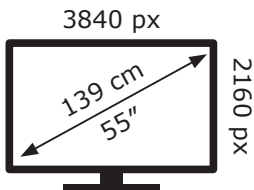

ENERG

TCL

55C745KX1

83 kWh/1000h

ABCDEF**G**

220 kWh/1000h

ENERG

TCL