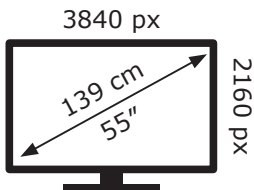

55C745KX1

83 kWh/1000h

ABCDEF**G**

220 kWh/1000h

ENERG

TCL

55C745KX1

83 kWh/1000h