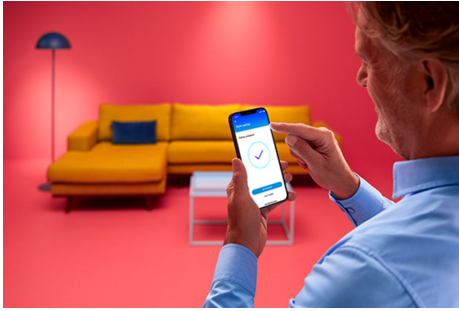

WiZ NEON FLEX STRIP 3M KIT TYPE-G

Light can shape your mood, and now you can shape your light, with bendable Neon Flex Strips from WiZ. With 3 metres of flexible light strip to play with, we're sure you can create clever and delightful shapes to beautify any room. Set the mood with neon gradient colour effects. Wi-Fi controllable, of course, using the WiZ app, WiZ remote or your voice.

PRODUCT HIGHLIGHTS

- Full colour
- Low Voltage
- IP20/Silicon

Smart lighting functionalities easy to set up

Enjoy the benefits of smart features instantly, just by connecting your WiZ light to your Wi-Fi network. Control lights easily when you're away from home and scheduling lights to go on and off automatically. No need to install additional hardware such as hub or gateway!

Millions of colours and changing light modes to make your day

Choose any light colour you like or simply apply a dynamic light mode that we've designed for you. Fireplace or Ocean, for example, will help you create an amazing atmosphere and lift your mood.

Control smart lighting the way you like it

WiZ enables you to control smart lighting in multiple ways. Adjust lights with your smartphone, voice, the WiZ remote control or by using the existing wall switch to toggle between two favourite modes. Works with Google Home, Alexa and Siri Shortcuts.