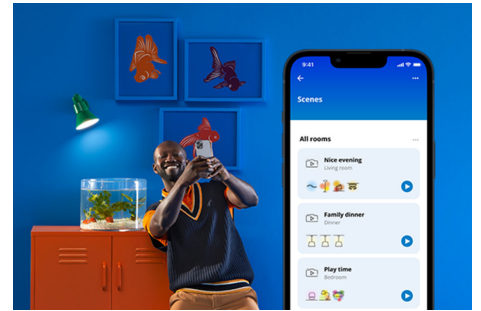

Wi-Fi BLE 60W A60 E27 822-65 RGB 2PF/6

The WiZ LED A60 full-colour bulb brings smart lighting for your daily living. Retrofit into any lamp shade to create the ambience of your choice with 16 million colours, as well as warm to cool white light. You can set a schedule to turn lights on and off according to daily or weekly routines, control with your smartphone or your voice and have remote access to your lights even when you're away. WiZ lights connect to your existing Wi-Fi, no additional hardware is needed.

PRODUCT HIGHLIGHTS

- Full colour smart bulb
- Up to 806 lumens
- Easy plug and play
- Control with app or voice

Smart lighting functionalities easy to set up

Enjoy the benefits of smart features instantly, just by connecting your WiZ light to your Wi-Fi network. Control lights easily when you're away from home and scheduling lights to go on and off automatically. No need to install additional hardware such as hub or gateway!

Exclusive SpaceSense™ light that turns on with movement

WiZ's SpaceSense technology turns your lights into motion sensors. With a minimum of two WiZ lights in a room, you can activate the SpaceSense feature in the WiZ app and get the lights to turn on and off automatically with motion detection. It's simple. It's SpaceSense. It's WiZ.

Create your perfect light scene

Make your own mix of different colour and white lights modes to create the perfect light ambience for your daily moment. Simply save your new Scene and select it anytime with the WiZ app or voice.