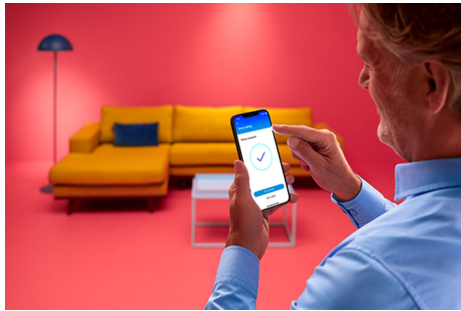

Wi-Fi BLE 60W A60 E27 822-65 RGB 2PF/6

The WiZ LED A60 full-colour bulb brings smart lighting for your daily living. Retrofit into any lamp shade to create the ambience of your choice with 16 million colours, as well as warm to cool white light. You can set a schedule to turn lights on and off according to daily or weekly routines, control with your smartphone or your voice and have remote access to your lights even when you're away. WiZ lights connect to your existing Wi-Fi, no additional hardware is needed.

PRODUCT HIGHLIGHTS

- Full colour smart bulb
- Up to 806 lumens
- Easy plug and play
- Control with app or voice

Smart lighting functionalities easy to set up

Enjoy the benefits of smart features instantly, just by connecting your WiZ light to your Wi-Fi network. Control lights easily when you're away from home and scheduling lights to go on and off automatically. No need to install additional hardware such as hub or gateway!

Create your perfect light scene

Make your own mix of different colour and white lights modes to create the perfect light ambience for your daily moment. Simply save your new Scene and select it anytime with the WiZ app or voice.

Control smart lighting the way you like it

WiZ enables you to control smart lighting in multiple ways. Adjust lights with your smartphone, voice, the WiZ remote control or by using the existing wall switch to toggle between two favourite modes. Works with Google Home, Alexa and Siri Shortcuts.