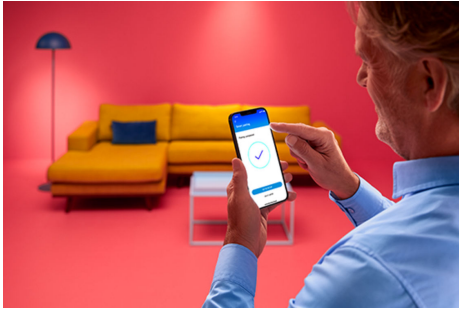

# Wi-Fi BLE 40W G95 E27 822-65 RGB CL 1PF

WiZ filament bulbs are meant to be seen – they look great even when they're turned off. But wait until you turn them on! These dimmable transparent globes of light bathe every corner of your room with all the colours of the rainbow and every shade of white from warm to cool. Enjoy the classic look of vintage incandescent filament bulbs while reaping the energy-saving benefits of LED. All Wi-Fi controllable, of course, using the WiZ app, WiZ remote or your voice.

### Smart lighting functionalities easy to set up

Enjoy the benefits of smart features instantly, just by connecting your WiZ light to your Wi-Fi network. Control lights easily when you're away from home and scheduling lights to go on and off automatically. No need to install additional hardware such as hub or gateway!

### Create your perfect light scene

Make your own mix of different colour and white lights modes to create the perfect light ambience for your daily moment. Simply save your new Scene and select it anytime with the WiZ app or voice.

### Control smart lighting the way you like it

WiZ enables you to control smart lighting in multiple ways. Adjust lights with your smartphone, voice, the WiZ remote control or by using the existing wall switch to toggle between two favourite modes. Works with Google Home, Alexa and Siri Shortcuts.