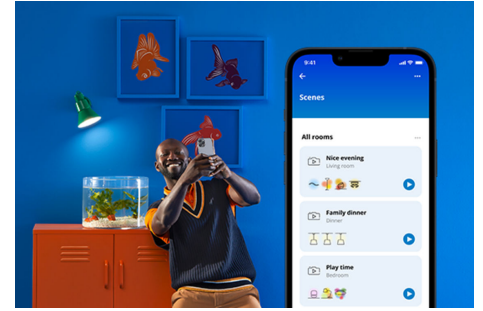

# Wi-Fi BLE 40W G95 E27 822-65 RGB CL 1PF

WiZ filament bulbs are meant to be seen – they look great even when they're turned off. But wait until you turn them on! These dimmable transparent globes of light bathe every corner of your room with all the colours of the rainbow and every shade of white from warm to cool. Enjoy the classic look of vintage incandescent filament bulbs while reaping the energy-saving benefits of LED. All Wi-Fi controllable, of course, using the WiZ app, WiZ remote or your voice.

## PRODUCT HIGHLIGHTS

- Full colour smart bulb
- Up to 470 lumens
- Easy plug and play
- Control with app or voice

### Smart lighting functionalities easy to set up

Enjoy the benefits of smart features instantly, just by connecting your WiZ light to your Wi-Fi network. Control lights easily when you're away from home and scheduling lights to go on and off automatically. No need to install additional hardware such as hub or gateway!

### Create your perfect light scene

Make your own mix of different colour and white lights modes to create the perfect light ambience for your daily moment. Simply save your new Scene and select it anytime with the WiZ app or voice.