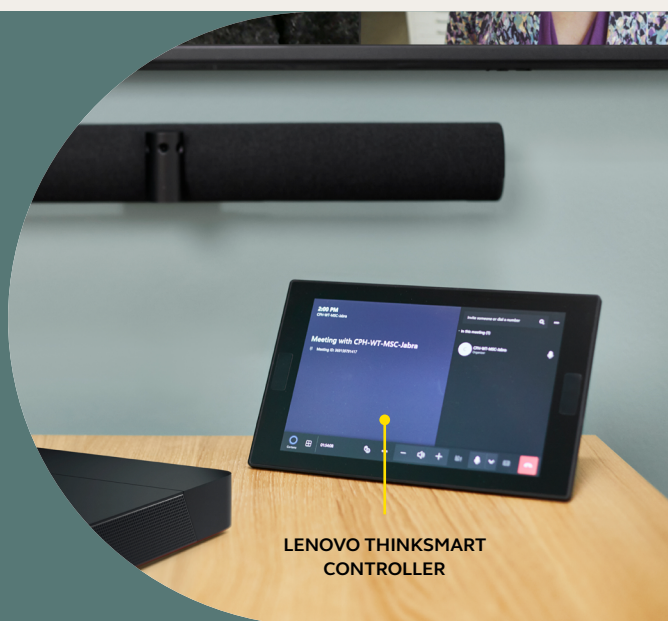

## Lenovo ThinkSmart Core and Controller

The included Lenovo ThinkSmart Core is certified for and preloaded with Microsoft Teams Rooms or Zoom Rooms so teams can connect, share, and collaborate seamlessly and securely from wherever they may be working.

Start and manage meetings with ease thanks to its 10.1" HD anti-glare, anti-smudge touch controller.