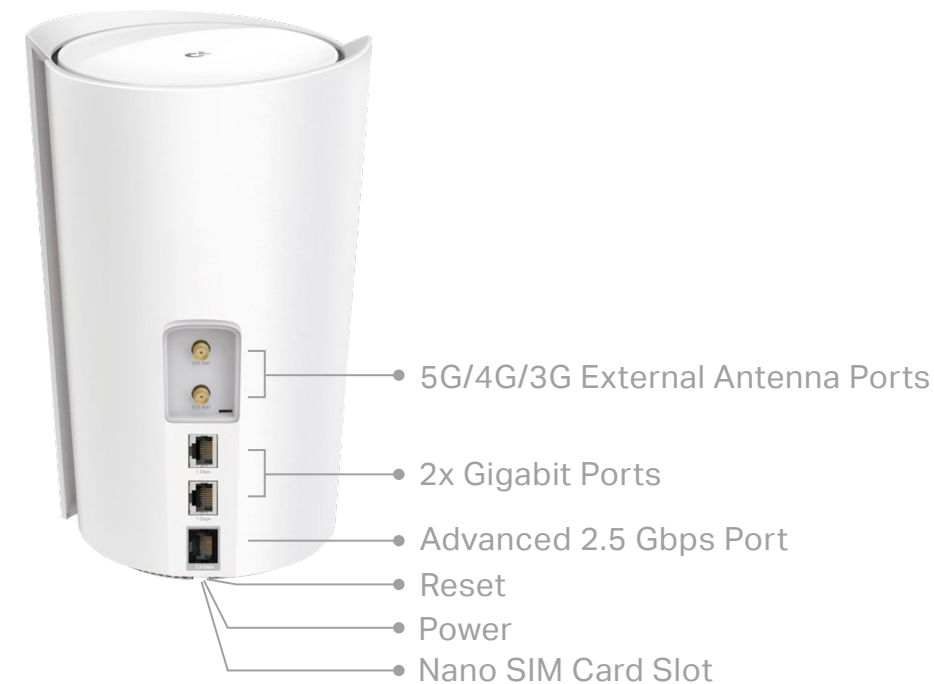

## Three Modes in One

Choose the 4G/5G Router, Wireless Router or Access Point mode for your network needs

- 4G/5G Router Mode – Plug a SIM card and enjoy the fast and stable Wi-Fi
- Wi-Fi Router Mode – Creates an instant private wireless network
- Access Point Mode – Creates Wi-Fi access for any existing wired network

## Work with All Deco Models

Form a Mesh network with your desired Deco models

- Compatible with All Deco Models – All Deco models can work together. Just expand Mesh Wi-Fi coverage anytime by adding more Decos
- Deco Mesh Technology – Eliminates dead zones and provides uninterrupted WiFi throughout your home

## Hardware

- CPU: 1.0 GHz Dual-Core CPU
- Ethernet Port: 1× 2.5 Gigabit port + 2× 1 Gigabit ports (WAN/LAN auto-sensing)\*\*\*
- Button: 1 RESET button on the underside
- Antenna: 4× LTE/5G internal antennas + 2× Wi-Fi internal antennas + 2× external antenna interface
- Power Consumption (without power adapter): 21 W max
- Dimensions (W × D × H): 8.3 × 5.1 × 4.8 in (210.5 × 130 × 123 mm)
- Power Adapter Input: 100-240 V~ 50-60 Hz 0.8 A
- Power Adapter Output: 12 V  $\overline{=}$  2 A