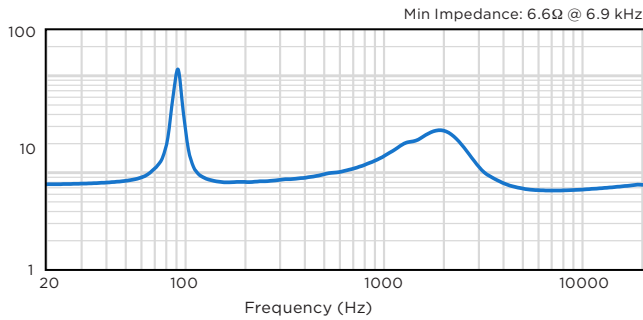

DESONO MASK6C

TWO-WAY 6.5-INCH
SURFACE MOUNT LOUDSPEAKER

FREQUENCY RESPONSE (dB SPL)

HORIZONTAL OFF-AXIS RESPONSE (dB)

IMPEDANCE (Ohms)

VERTICAL OFF-AXIS UP RESPONSE (dB)

BEAMWIDTH (Degrees)

VERTICAL OFF-AXIS DOWN RESPONSE (dB)