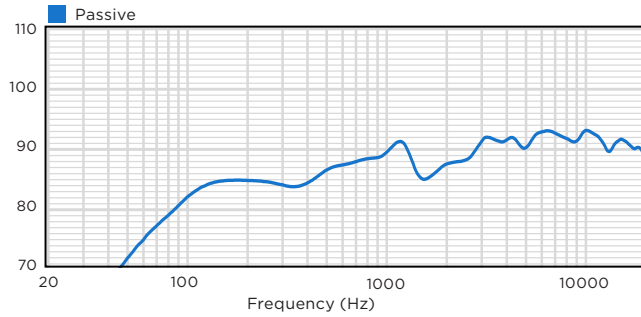

DESONO MASK6C

TWO-WAY 6.5-INCH
SURFACE MOUNT LOUDSPEAKER

FREQUENCY RESPONSE (dB SPL)