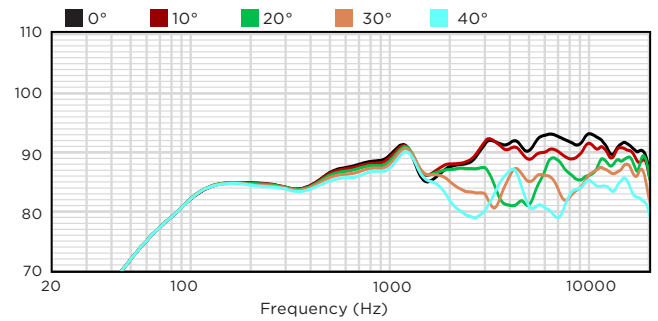

DESONO MASK6C

TWO-WAY 6.5-INCH
SURFACE MOUNT LOUDSPEAKER

FREQUENCY RESPONSE (dB SPL)

HORIZONTAL OFF-AXIS RESPONSE (dB)

IMPEDANCE (Ohms)

VERTICAL OFF-AXIS UP RESPONSE (dB)

BEAMWIDTH (Degrees)

VERTICAL OFF-AXIS DOWN RESPONSE (dB)