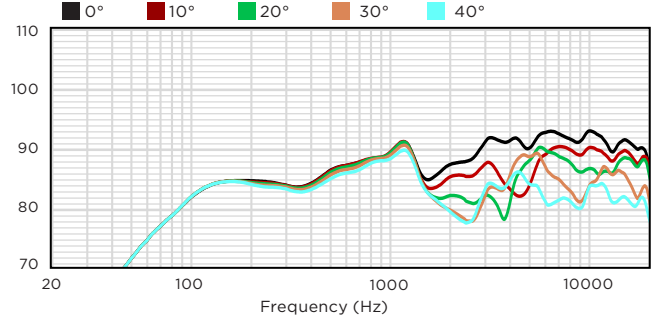

DESONO MASK6C

TWO-WAY 6.5-INCH
SURFACE MOUNT LOUDSPEAKER

FREQUENCY RESPONSE (dB SPL)

HORIZONTAL OFF-AXIS RESPONSE (dB)

IMPEDANCE (Ohms)

VERTICAL OFF-AXIS UP RESPONSE (dB)

BEAMWIDTH (Degrees)

VERTICAL OFF-AXIS DOWN RESPONSE (dB)