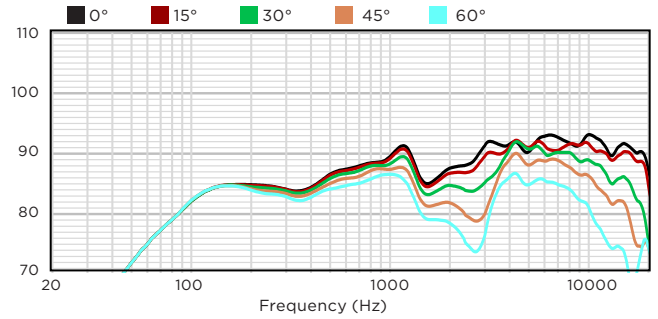

DESONO MASK6C

TWO-WAY 6.5-INCH
SURFACE MOUNT LOUDSPEAKER

FREQUENCY RESPONSE (dB SPL)

HORIZONTAL OFF-AXIS RESPONSE (dB)

IMPEDANCE (Ohms)

VERTICAL OFF-AXIS UP RESPONSE (dB)

BEAMWIDTH (Degrees)

VERTICAL OFF-AXIS DOWN RESPONSE (dB)