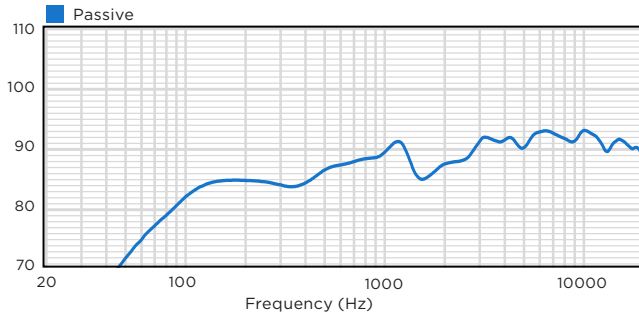

DESONO MASK6C

TWO-WAY 6.5-INCH
SURFACE MOUNT LOUDSPEAKER

FREQUENCY RESPONSE (dB SPL)