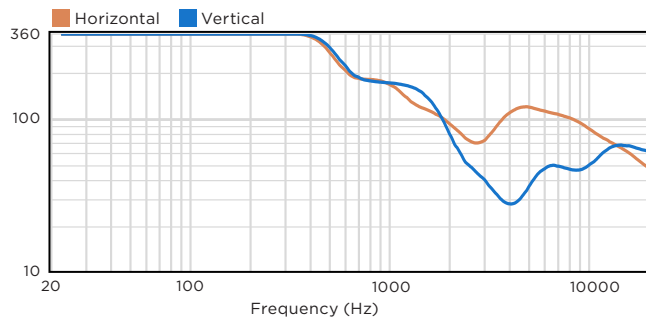

DESONO MASK6C

TWO-WAY 6.5-INCH
SURFACE MOUNT LOUDSPEAKER

FREQUENCY RESPONSE (dB SPL)

HORIZONTAL OFF-AXIS RESPONSE (dB)

IMPEDANCE (Ohms)

VERTICAL OFF-AXIS UP RESPONSE (dB)

BEAMWIDTH (Degrees)

VERTICAL OFF-AXIS DOWN RESPONSE (dB)