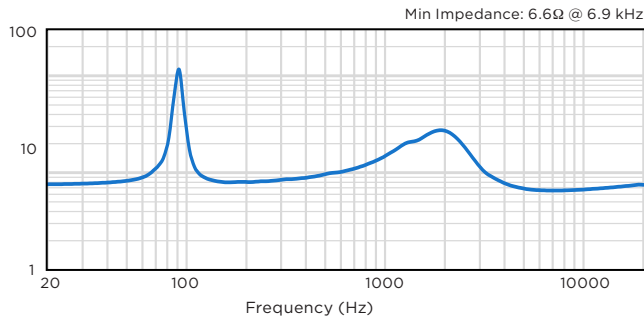

DESONO MASK6C

TWO-WAY 6.5-INCH
SURFACE MOUNT LOUDSPEAKER

FREQUENCY RESPONSE (dB SPL)

HORIZONTAL OFF-AXIS RESPONSE (dB)

IMPEDANCE (Ohms)

VERTICAL OFF-AXIS UP RESPONSE (dB)

BEAMWIDTH (Degrees)

VERTICAL OFF-AXIS DOWN RESPONSE (dB)