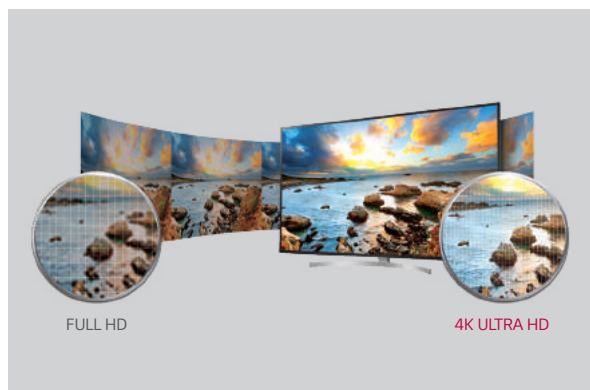

Cruise Stateroom and Crew Cabin Pro:Centric® Smart TVs

UR772V | UT782V | LN662V | LN660V Series

Provide your guests and crew with the interactive smart solution, Pro:Centric Smart, for a superior viewing experience. LG cruise stateroom and crew cabin TVs enable you to customize and create your own content with SDK tools, preloaded apps and content management software (Pro:Centric V and Pro:Centric Direct). Also, Ultra HD picture quality with high dynamic range (HDR) and guest-centric technologies increase viewers' satisfaction and leave a lasting impression.

Cruise Stateroom and Crew Cabin Pro:Centric® Smart TVs

UR772V | UT782V | LN662V | LN660V Series

KEY FEATURES

Conformal Coating

The UT782V and LT662V Series have been designed with the LG conformal coating to provide additional protection to circuit boards in harsh environments. Conformal coating on every major circuit board protects against dust and humidity.

Perfect Picture Quality and Color

Enjoy Full HD content in 4K Ultra HD quality with our 4K upscaler, which automatically upgrades Full HD content to Ultra HD. The UT782V and LT662V Series also deliver intense highlights, vivid colors and deep blacks due to their HDR 10 capability.