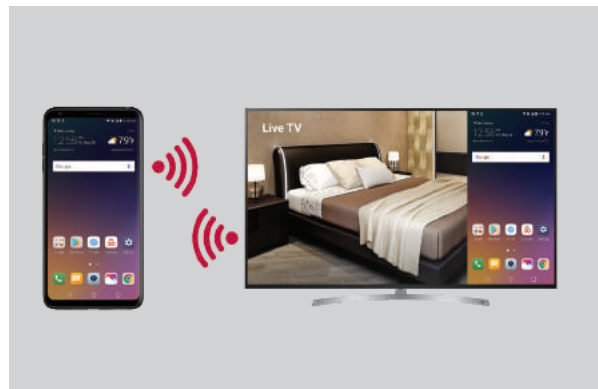

Bluetooth Sound Sync

Bluetooth Sound Sync enables users to listen to music playing on a mobile device* through TV speakers via Bluetooth connection.

* Supported devices for Bluetooth Sound Sync: Android (above v4.4 KitKat) / iOS-based mobile device.

Screen Share

Connect a smartphone or a laptop PC to TV via a Wi-Fi direct connection. The TV will display the device's screen, and guests can share their content and memories together.

Cruise Stateroom and Crew Cabin Pro:Centric® Smart TVs