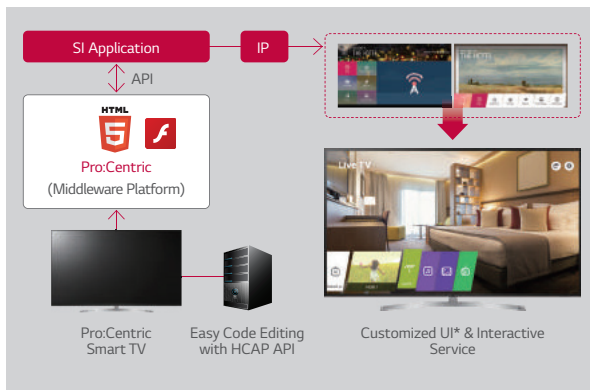

Modular Design for Wireless Control

The UT782V and LT662V Series were specifically designed to accommodate a wireless access point module to give full control over the TV's wireless interface. In addition, they have SoftAP "virtual" Wi-Fi software that can create a reliable hotspot to interface with wireless networks.

* SoftAP should be set in installation menu after TV is on.
Smart Mirroring may not be operated at the same time.

Cruise Stateroom and Crew Cabin Pro:Centric® Smart TVs

UR772V | UT782V | LN662V | LN660V Series

PRO:CENTRIC SMART APPLICATION PLATFORM

Pro:Centric Management Solution

Pro:Centric Smart is optimized for customizing hospitality services for guests through an IP & RF infrastructure. With its high picture quality, sophisticated design and advanced connectivity functions, this platform upscales in-cabin entertainment and increases convenience through implementation of high-end technology.

Pro:Centric Direct Solution

Pro:Centric Direct is a content management system that supports various solutions such as one-click service and IP network-based remote management with simple editing tools. With this functionality, cruise lines can easily design their own user interface and provide customized service while efficiently managing TVs on this platform.