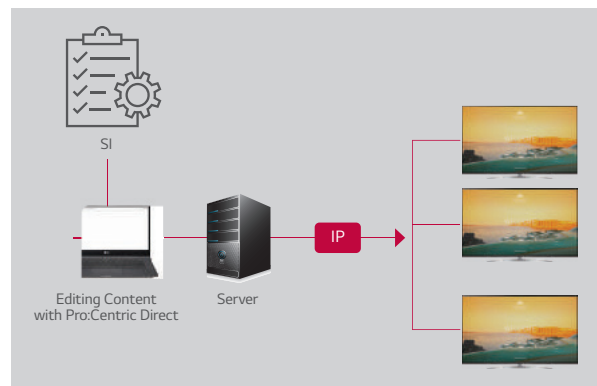

PRO:CENTRIC SMART APPLICATION PLATFORM

Pro:Centric Management Solution

Pro:Centric Smart is optimized for customizing hospitality services for guests through an IP & RF infrastructure. With its high picture quality, sophisticated design and advanced connectivity functions, this platform upscales in-cabin entertainment and increases convenience through implementation of high-end technology.

* Customized UI may be different.

Pro:Centric Server Application

You can now differentiate your cabin staterooms and communications with passengers with our easy-to-use templates and pages. Customize messaging for your cruise line or even a particular ship with our simple Pro:Centric tool.

Pro:Centric Direct Solution

Pro:Centric Direct is a content management system that supports various solutions such as one-click service and IP network-based remote management with simple editing tools. With this functionality, cruise lines can easily design their own user interface and provide customized service while efficiently managing TVs on this platform.