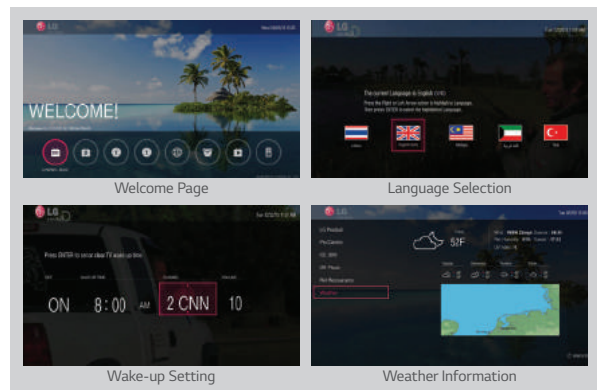

PRO:CENTRIC SMART APPLICATION PLATFORM

Pro:Centric Management Solution

Pro:Centric Smart is optimized for customizing hospitality services for guests through an IP & RF infrastructure. With its high picture quality, sophisticated design and advanced connectivity functions, this platform upscales in-cabin entertainment and increases convenience through implementation of high-end technology.

* Customized UI may be different.

Pro:Centric Server Application

You can now differentiate your cabin staterooms and communications with passengers with our easy-to-use templates and pages. Customize messaging for your cruise line or even a particular ship with our simple Pro:Centric tool.