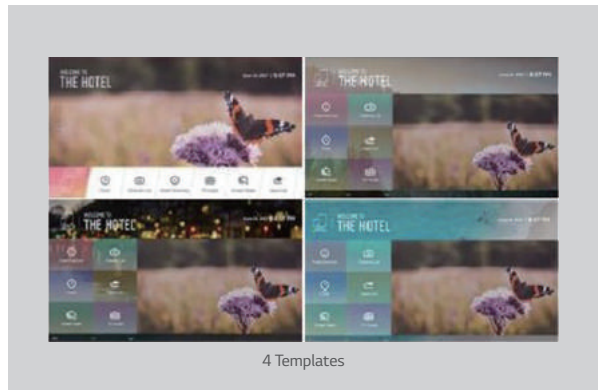

* AUX LAN (LAN out) ID. Set a VLAN ID to be assigned to external devices connected to the LAN out port. (An AUX LAN is used for assigning a VLAN ID.)

** VLAN ID: Create a separate virtual LAN group with ID (tagging).

Cruise Stateroom and Crew Cabin Pro:Centric® Smart TVs

UR772V | UT782V | LN662V | LN660V Series

HOSPITALITY AND SMART FEATURES

Smart Share

Smart Share allows users to share content more easily and quickly, simplifying the process and ensuring accuracy via the technologies' ability to search for content.

Quick Menu

You can enjoy LG's simple home menu solution, which provides editable welcome message, date/time and other frequently used menus in the form of a menu bar. These options can all be set with a remote control or USB, and guests are able to easily access the menus they want.