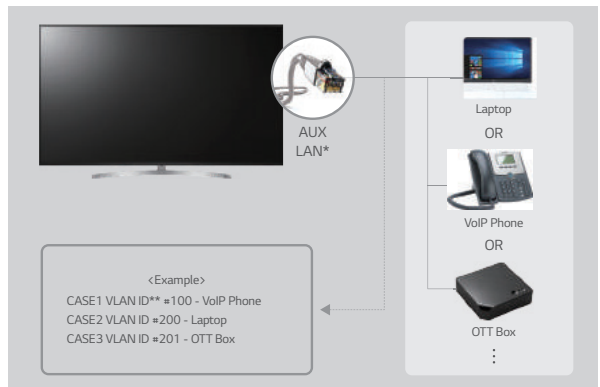

* Actual in-screen image may be different.

Pro:Idiom

DRM (digital rights management) technology unlocks access to premium content to help assure rapid and broad deployment of HDTV and other high-value digital content. DRM technology also prevents any illegal copying of content.

EZ-Manager

EZ-Manager provides a convenient installation function to automatically choose settings for the Pro:Centric TV without any extra configuration.

LAN out with VLAN (Virtual LAN) ID

Enhance the connectivity experience by overcoming space constraints. This feature enables users to manage a virtual LAN via the LAN out function to set the ID for each device in the TV menu.