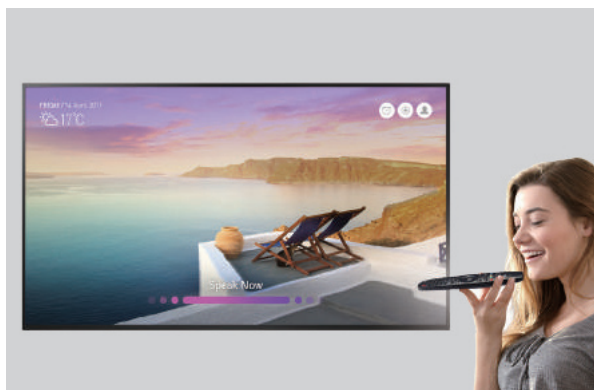

Voice Recognition

The new voice recognition feature enables guests to easily control their LG TV. This Smart interaction may be manipulated by either the TV remote or an optional, server-based remote control.