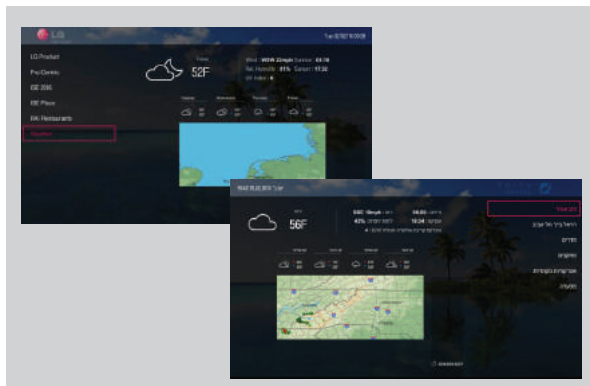

Dozens of Languages

This Series supports 39 languages (including Hebrew, Arabic and Farsi) and language alignment, making cruise guests and crew from around the world feel more at home and comfortable.