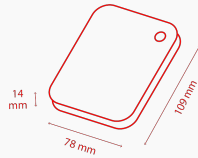

Portable

Canvio Basics 2022

Storage Made Simple.

4 2 1
TB TB TB

Color ●

- ? 2.5" external hard drive
- ? Matt finish
- ? SuperSpeed USB 3.2 Gen 1
- ? USB-powered

Quickly transfer files with SuperSpeed USB 3.2 Gen 1 and store up to 4 TB of data on Canvio Basics external hard drives. These devices are ready to use with Microsoft Windows and require no software installation, so it couldn't be easier to start storing all of your favourite files. Whether at your desk, or on the go, its timeless design with the matt finish means it'll always look good. What's more, the hard drive also allows you to connect to older hardware, with USB 2.0 compatibility.

Manual

[Canvio-Basics_UM.pdf](#) ?

Tools

[ToshibaStorageDiagnosticTool_1.30.8920.zip](#) ?

Product Specifications

Basic Specifications

Interface	USB 3.2 Gen 1 (USB 2.0 compatible)
Max. transfer rate	~ 5.0 Gbit/s
File system	NTFS (MS Windows) Requires reformatting for Mac OS
Power	USB bus power (max. 900mA)
System requirements	Formatted NTFS for Microsoft® Windows® 11, Windows® 10, Windows® 8.1 One free port of USB 3.2 Gen 1 or USB 2.0 Requires reformatting for macOS v12.0.1, v11.5.2, v10.15

Box Content

Box Content	Canvio Basics USB 3.2 Gen 1 cable (Type A to Micro-B) User's manual (pre-installed on the hard drive)
--------------------	---

Physical

Weight (approx.)	1 TB, 2 TB: 149 g 4 TB: 217,5 g
Dimensions	1 TB, 2 TB: 78 x 109 x 14 mm 4 TB: 78 x 109 x 19,5 mm
Enclosure	Matt

Product Range

Part number	Capacity	Color
HDTB540EK3CA	4 TB	Black
HDTB520EK3AA	2 TB	Black
HDTB510EK3AA	1 TB	Black

Logistical Information:

Box dimensions	111 x 38 x 141 mm
Box weight (gross)	1 TB, 2 TB: 250 g 4 TB: 304 g
Master carton dimensions	123 x 205 x 165 mm
Master carton weight (gross)	1 TB, 2 TB: 1.36 kg 4 TB: 1.67 kg
Boxes per master carton	5
Pallet dimensions	1150 x 1150 x 130 mm
Pallet weight (net)	27 kg
Units per pallet	1350