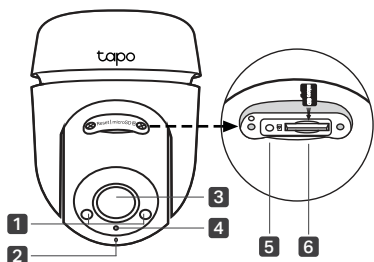

Physical Privacy Mode

Maintains your privacy with the lens physically blocked by the housing.

// Specifications

Camera

- Image Sensor: 1/3"
- Resolution: 1080 Full HD (1920× 1080 px)
- Night Vision: 850 nm IR LED up to 98 ft/30m
- Lens: F/NO: 2.0±10%; Focal Length: 3.89mm±5%
- View Range: 360° horizontal and 130° vertical

Audio

- Audio Communication: 2-way audio
- Audio Input & Output: Built-in microphone and speaker

Video

- Video Compression: H.264
- Frame Rate: 15fps
- Video Streaming: 1080p

Activity Notifications

- Input Trigger:
Motion detection, Person detection
- Output Notification: Notification,
Snapshot(Tapo care),Clips(Tapo care).

// Specifications

Hardware

- Button: RESET button
- Indicator LED: System LED
- Adapter Input: 100-240V, 50/60Hz
- Adapter Output: 12.0V/1.0A
- External Storage: microSD card slot (Supports up to 512 GB)
- Dimensions (W x D x H): 4.9 x 4.8 x 3.5 in. (123.8 x 123 x 90 mm)