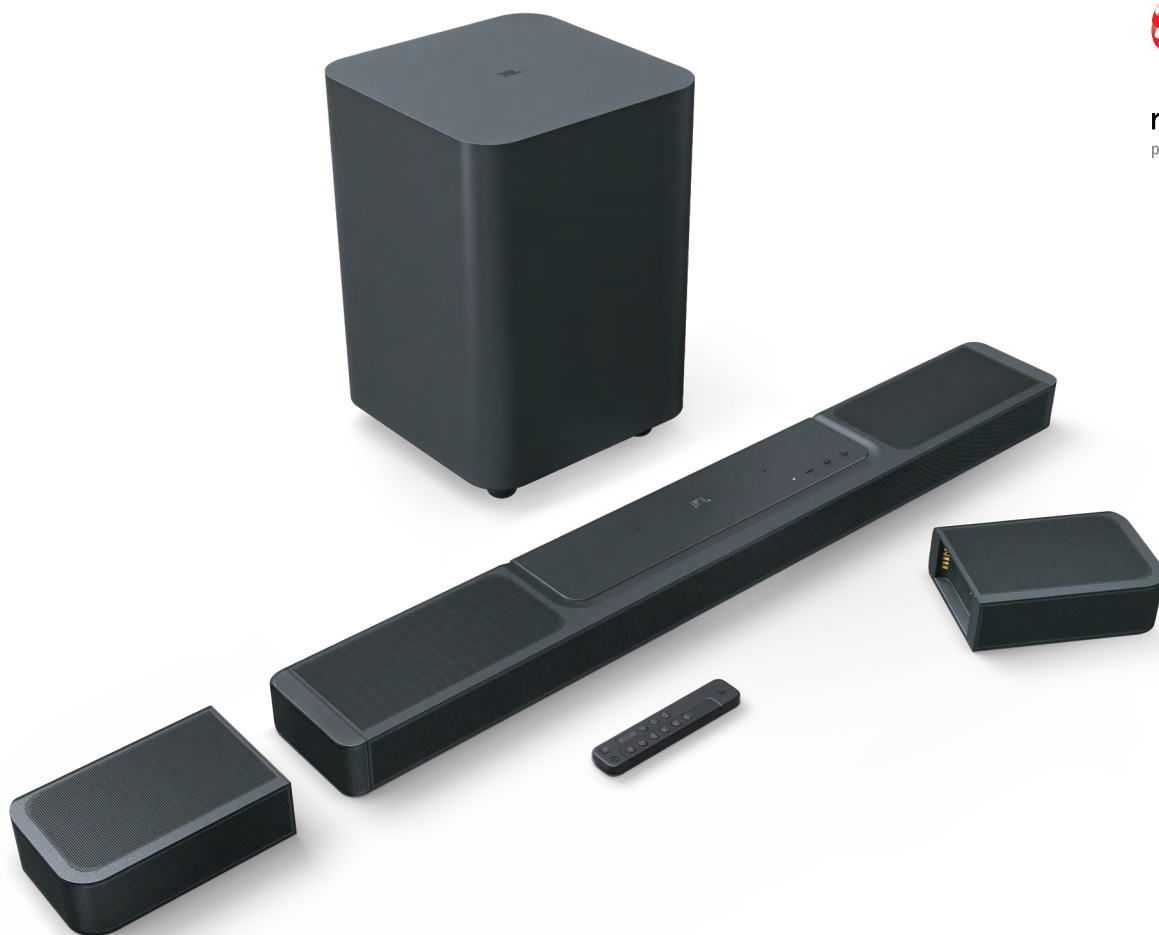

BAR 1300

11.1.4-channel soundbar with detachable surround speakers, MultiBeam™, Dolby Atmos® and DTS:X®

reddot award
product design 2022

The ultimate 3D surround experience that will blow you away

You've never heard anything like the JBL Bar 1300—in your living room or anywhere else. More than just a great soundbar, it's a full sound system. It features MultiBeam™ and six up-firing drivers—four in the bar and two in the detachable battery-powered surround speakers—that deliver massive Dolby Atmos® and DTS:X 3D surround sound, centering you in your music, movies, and games. 1170W of total output power and thrilling bass from a 10" subwoofer is more than enough to make the room shake. Though, you'll never miss a word with due to our PureVoice technology, which makes sure the dialogue is clear even when other sounds are at their loudest. When you want to enjoy your favorite tunes choose streaming via either AirPlay, Alexa Multiroom Music (MRM), or Chromecast built-in™ that give you over 300 music streaming options. But that's not all. Your choices are as unlimited as you are because you can also pair the soundbar to your Bluetooth device. You can even take one of the detachable speakers (or both for powerful stereo sound) out to your kitchen or patio and enjoy listening to your favorite music or podcast there.

Immerse yourself in theater-quality 3D sound. With four up-firing drivers in the main bar and two more in the detachable speakers, the JBL Bar 1300 delivers true Dolby Atmos® and DTS:X together with MultiBeam™ for an enhanced 3D surround sound experience.