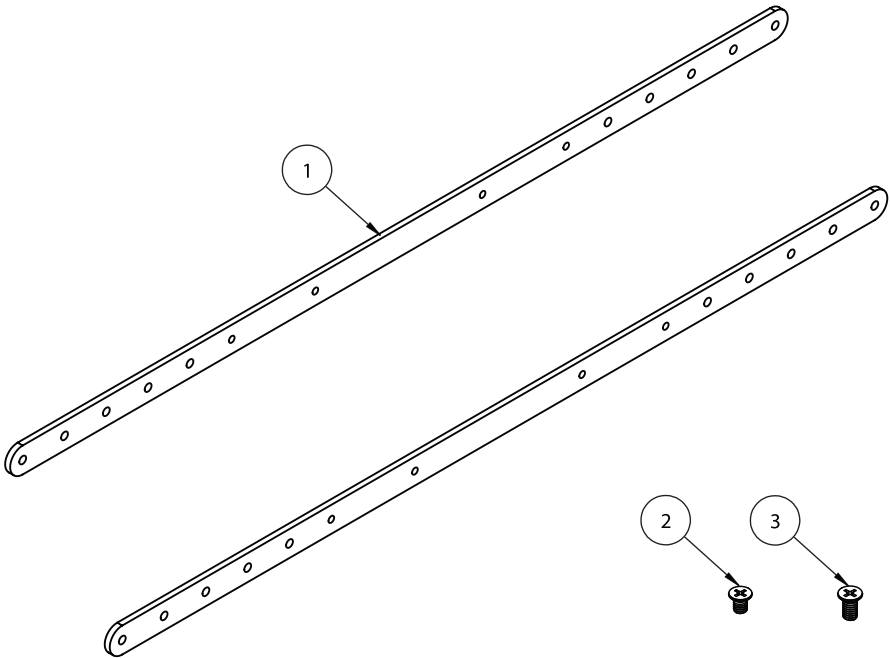

# BT7565

XL INTERFACE ADAPTOR ARMS  
FOR VESA® 500 / 600 / 700 / 800 / 900

## PARTS LIST

| ITEM | DESCRIPTION       | QTY |
|------|-------------------|-----|
| 1    | 900mm ADAPTOR ARM | 2   |
| 2    | M8 x 12mm SCREW   | 4   |
| 3    | M8 x 16mm SCREW   | 4   |

• Attaches to a VESA 400 mount, increasing fixings to 500, 600, 700, 800 or 900

## XL INTERFACE ADAPTOR ARMS FOR VESA® 500 / 600 / 700 / 800 / 900