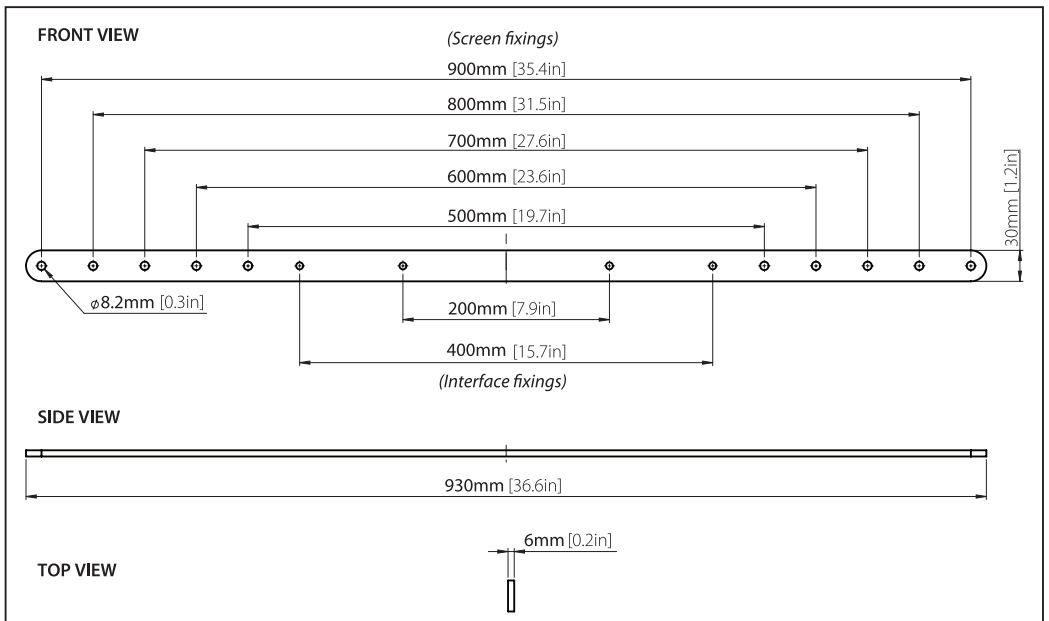

BT7565

XL INTERFACE ADAPTOR ARMS FOR VESA® 500 / 600 / 700 / 800 / 900

PRODUCT DIMENSIONS

CONTACT:

info@btechavmounts.com

©2022 B-Tech International Design & Manufacturing Ltd. All rights reserved.
B-Tech AV Mounts is a division of B-Tech International Design & Manufacturing Ltd.
B-Tech AV Mounts and the B-Tech logo are registered trade marks.
All other brands and product names are trademarks of their respective owners.
Photographs are for illustrative purposes only. E&OE.

Manufactured by:

B-TECH INTERNATIONAL DESIGN & MANUFACTURING LTD

Unit 26, 22/F Metro Centre II, 21 Lam Ling St., Kowloon Bay, Kowloon, Hong Kong

AMA-BT7565-V2-0922-123 MADE IN THE P.R.C.