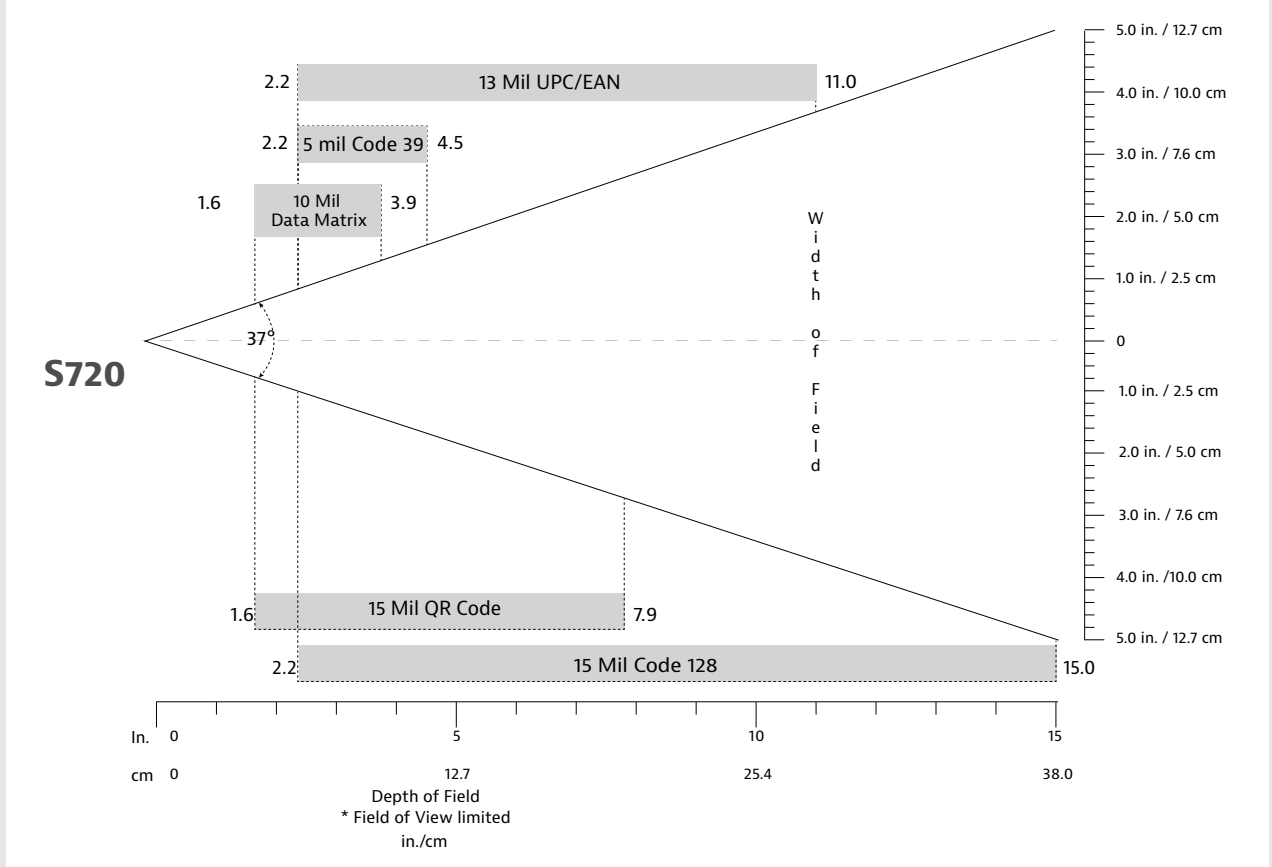

**2D Symbologies:** Aztec, Data Matrix, Han Xin, Micro PDF417, Micro QR Code, PDF417, QR Code

Scan Angle:

44.5° (Horizontal) - 33.5° (Vertical)

Sensor Resolution:

1280 horizontal x 960 vertical pixels

Print Contrast:

Down to 25%

Reading Distance:

4.0 to 38.0 cm (1.6 to 15 in.) Depends on barcode size, symbology, label media

Decode Ranges

	Near	Far
5 mil Code 39	2.2 in/5.5 cm	4.5 in/11.5 cm
10 mil DataMatrix	1.6 in/4.0 cm	3.9 inc/10.0 cm
13 Mil UPC/EAN	2.2 in/5.5 cm	11.0 in/28.0 cm
15 Mil Code 128	2.2 in/5.5 cm	15.0 in/38.0 cm
15 mil QR Code	1.6 in/4.0 cm	7.9 inc/20.0 cm