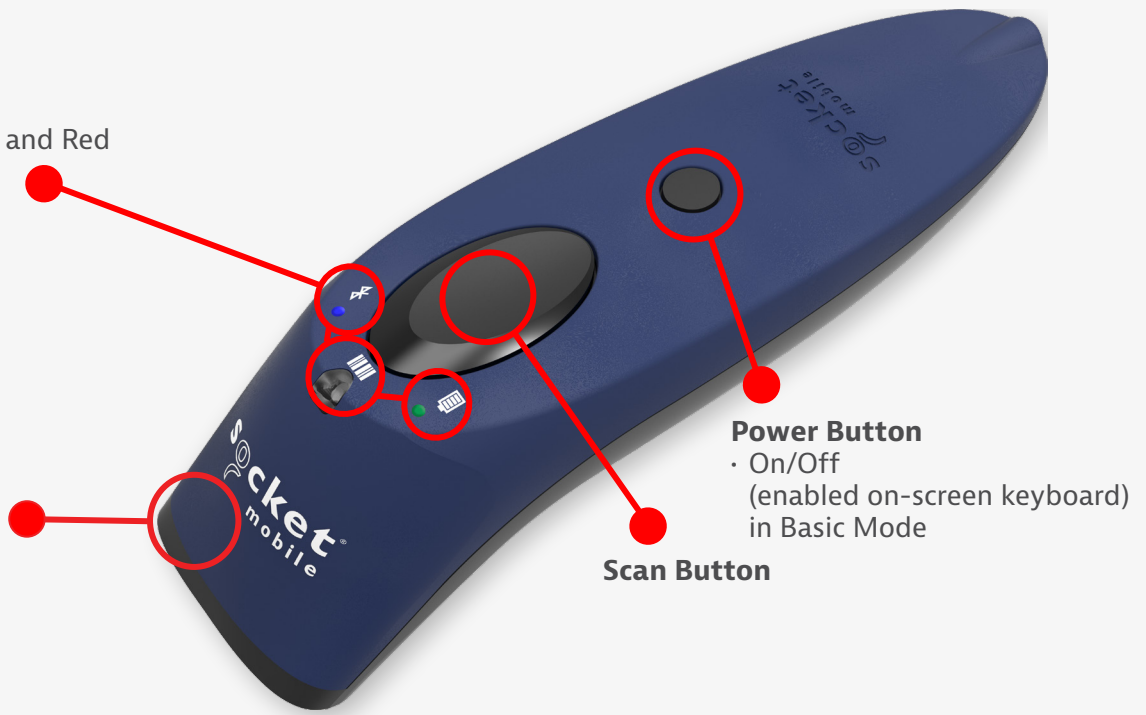

Intuitive LED Indicators

- Battery LED: Green, Amber and Red
- Bluetooth LED: Blue
- Scan LED: Green and Red

Weight/Mass
• 4.1 oz. (117 g)