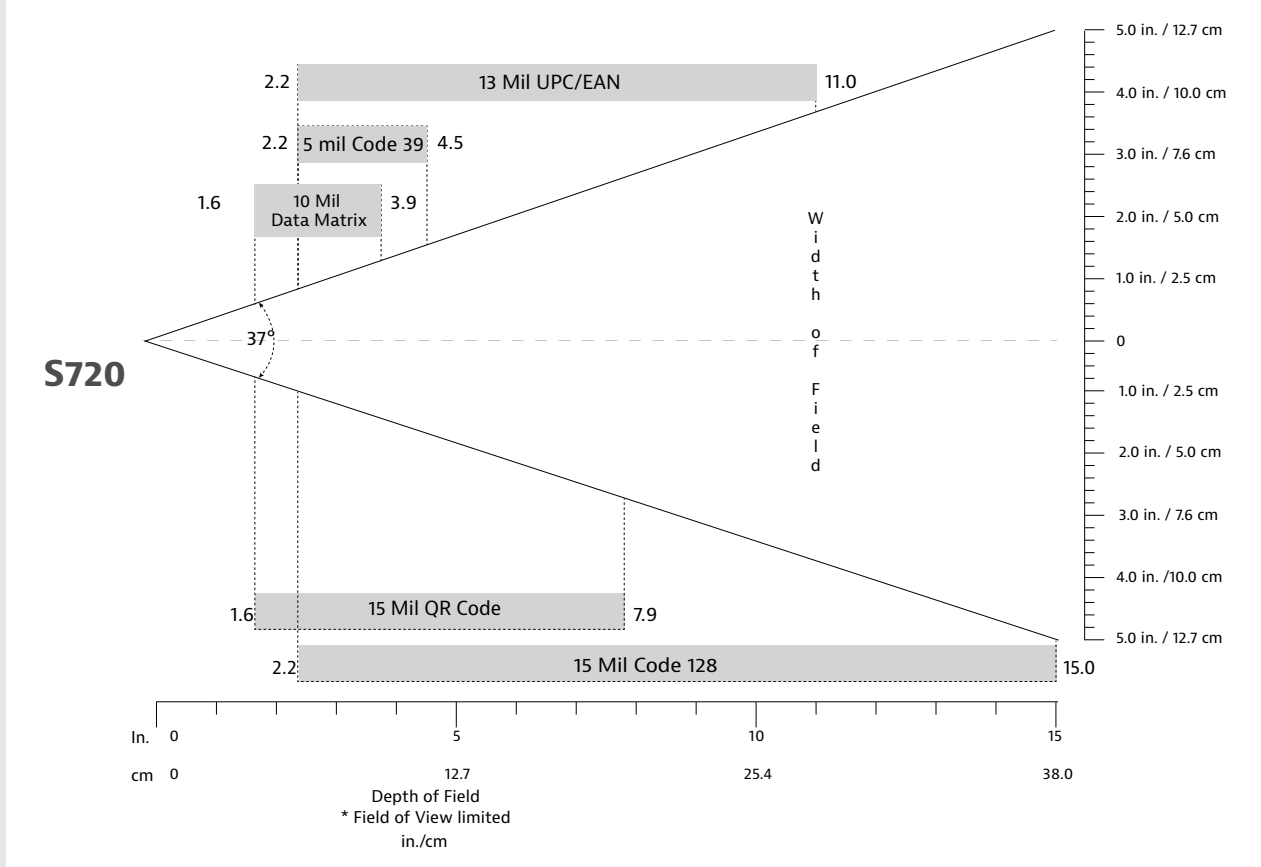

2D Symbologies: Aztec, Data Matrix, Han Xin, Micro PDF417, Micro QR Code, PDF417, QR Code

Scan Angle:

44.5° (Horizontal) - 33.5° (Vertical)

Sensor Resolution:

1280 horizontal x 960 vertical pixels

Print Contrast:

Down to 25%

Reading Distance:

4.0 to 38.0 cm (1.6 to 15 in.) Depends on barcode size, symbology, label media

Decode Ranges

	Near	Far
5 mil Code 39	2.2 in/5.5 cm	4.5 in/11.5 cm
10 mil DataMatrix	1.6 in/4.0 cm	3.9 inc/10.0 cm
13 Mil UPC/EAN	2.2 in/5.5 cm	11.0 in/28.0 cm
15 Mil Code 128	2.2 in/5.5 cm	15.0 in/38.0 cm
15 mil QR Code	1.6 in/4.0 cm	7.9 inc/20.0 cm