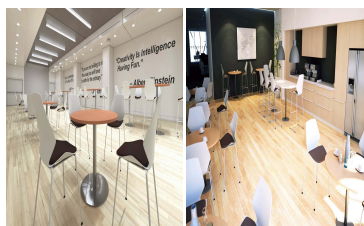

## Italia Round Poseur Table

SKU ITL0148

**Colour:**

Beech, Grey Oak, Maple, Oak, Walnut, White

**Width:**

1000, 1200, 600, 800

**Leg Height:**

1145mm, 475mm, 725mm

### Details

Italia is the ultimate style statement - whether for meetings, conferences, boardrooms or dining areas. This table is topped by the clean lines of a heatproof, clean looking melamine worktop that requires minimum maintenance. Underneath the brushed steel trumpet base and post design looks striking and has the practicality of eliminating any knee and leg traps underneath.