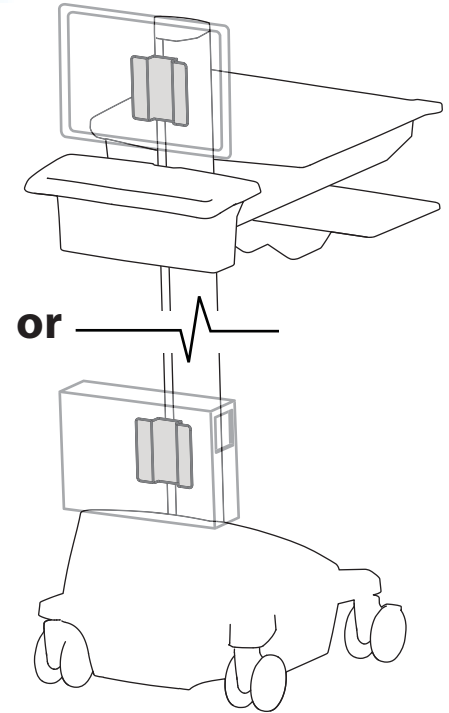

SV Rear VESA Mount Kit

Maximum Weight Capacity:

© 2010 Ergotron, Inc. rev. 08/31/2010 DIM-SV4X-VESA Content is subject to change without notification

Americas Sales and Corporate Headquarters

St. Paul, MN USA
 (800) 888-8458
 +1-651-681-7600
www.ergotron.com
sales@ergotron.com