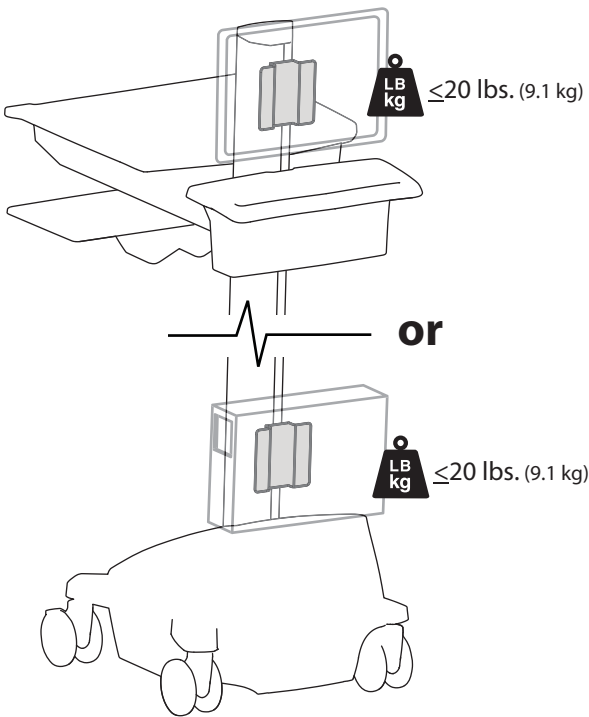

SV Rear VESA Mount Kit

Maximum Weight Capacity:

© 2010 Ergotron, Inc. rev. 08/31/2010 DIM-SV4X-VESA Content is subject to change without notification

Americas Sales and Corporate Headquarters

St. Paul, MN USA
 (800) 888-8458
 +1-651-681-7600
www.ergotron.com
sales@ergotron.com