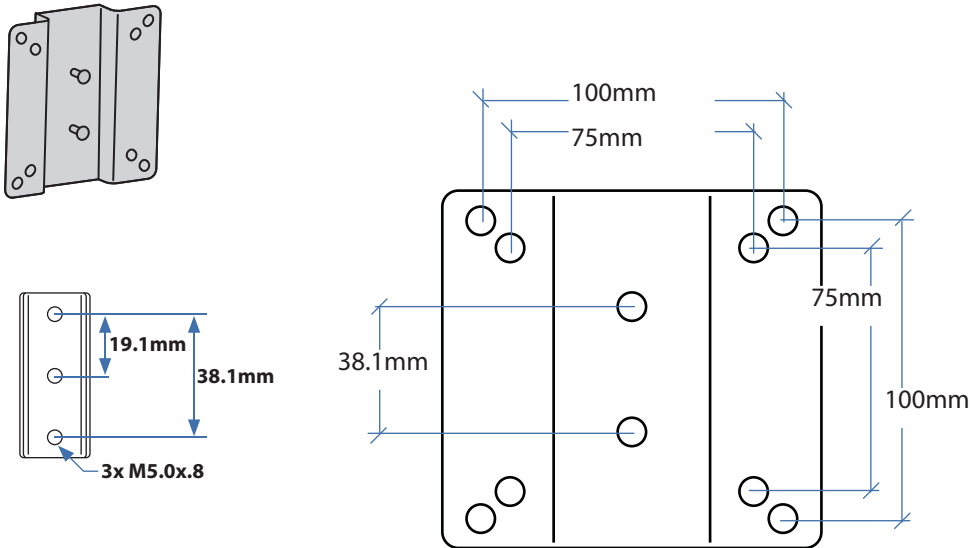

SV Rear VESA Mount Kit

Maximum Weight Capacity:

© 2010 Ergotron, Inc. rev. 08/31/2010 DIM-SV4X-VESA Content is subject to change without notification

Americas Sales and Corporate Headquarters

St. Paul, MN USA
 (800) 888-8458
 +1-651-681-7600
www.ergotron.com
sales@ergotron.com