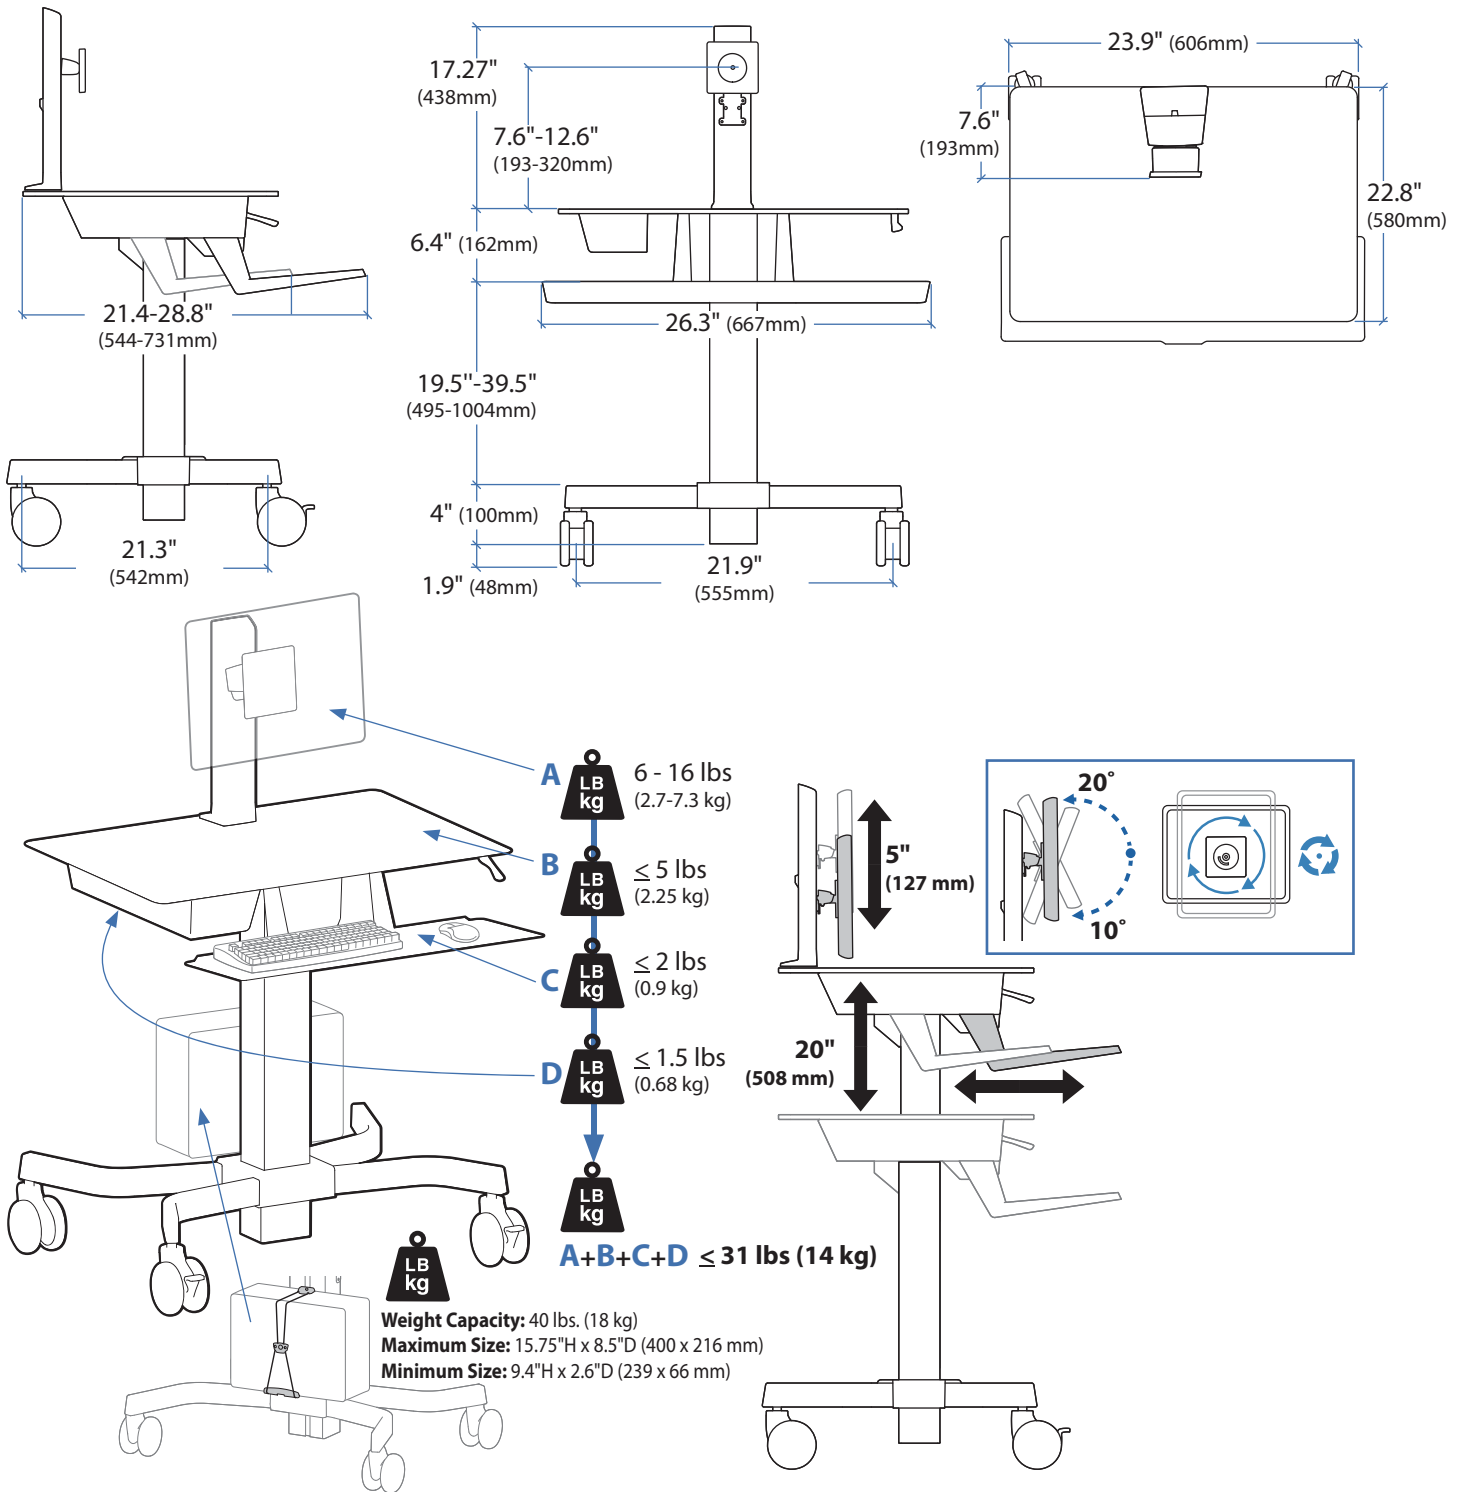

### WorkFit-C, Single LCD Mount, LD

© 2012 Ergotron, Inc. rev. 03/08/2012 DIM-Workfit-C Content is subject to change without notification