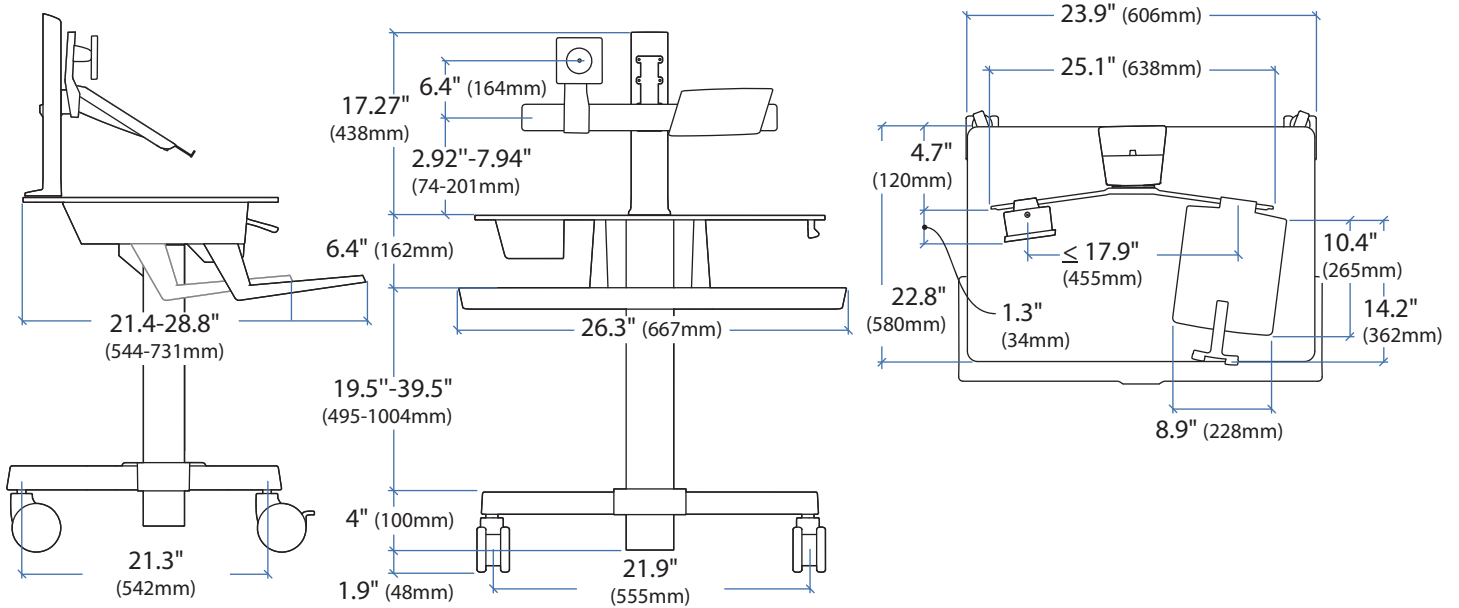

### WorkFit-C LCD & Laptop

© 2012 Ergotron, Inc. rev. 03/08/2012 DIM-Workfit-C Content is subject to change without notification