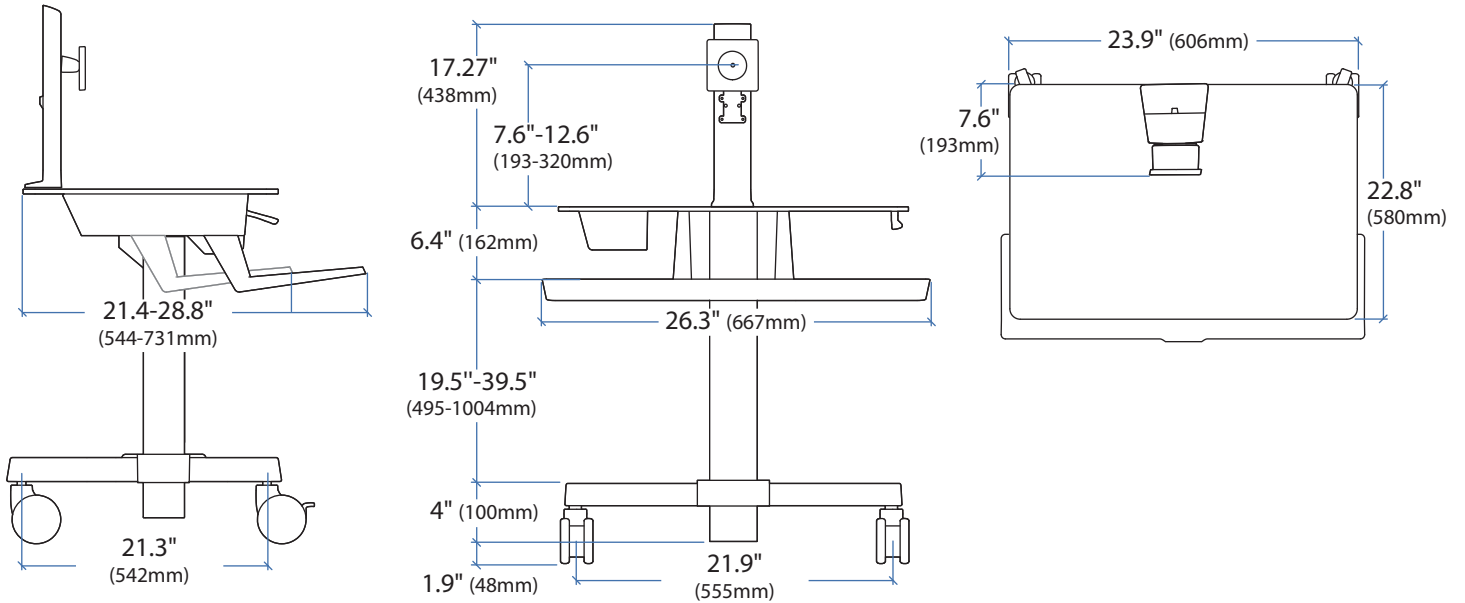

### WorkFit-C, Single LCD Mount, HD

© 2012 Ergotron, Inc. rev. 03/08/2012 DIM-Workfit-C Content is subject to change without notification