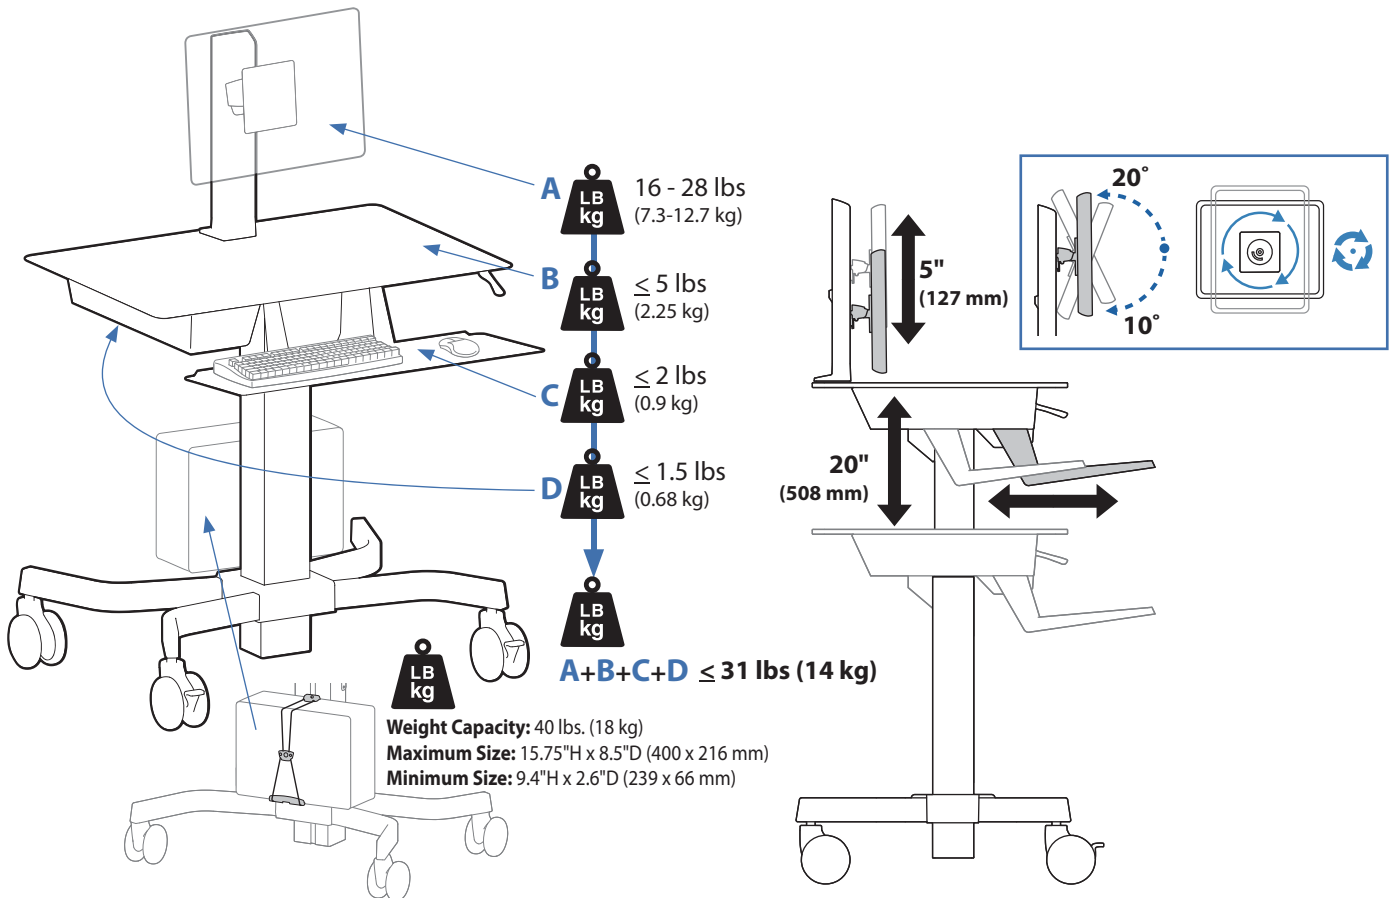

### WorkFit-C, Single LCD Mount, HD

© 2012 Ergotron, Inc. rev. 03/08/2012 DIM-Workfit-C Content is subject to change without notification