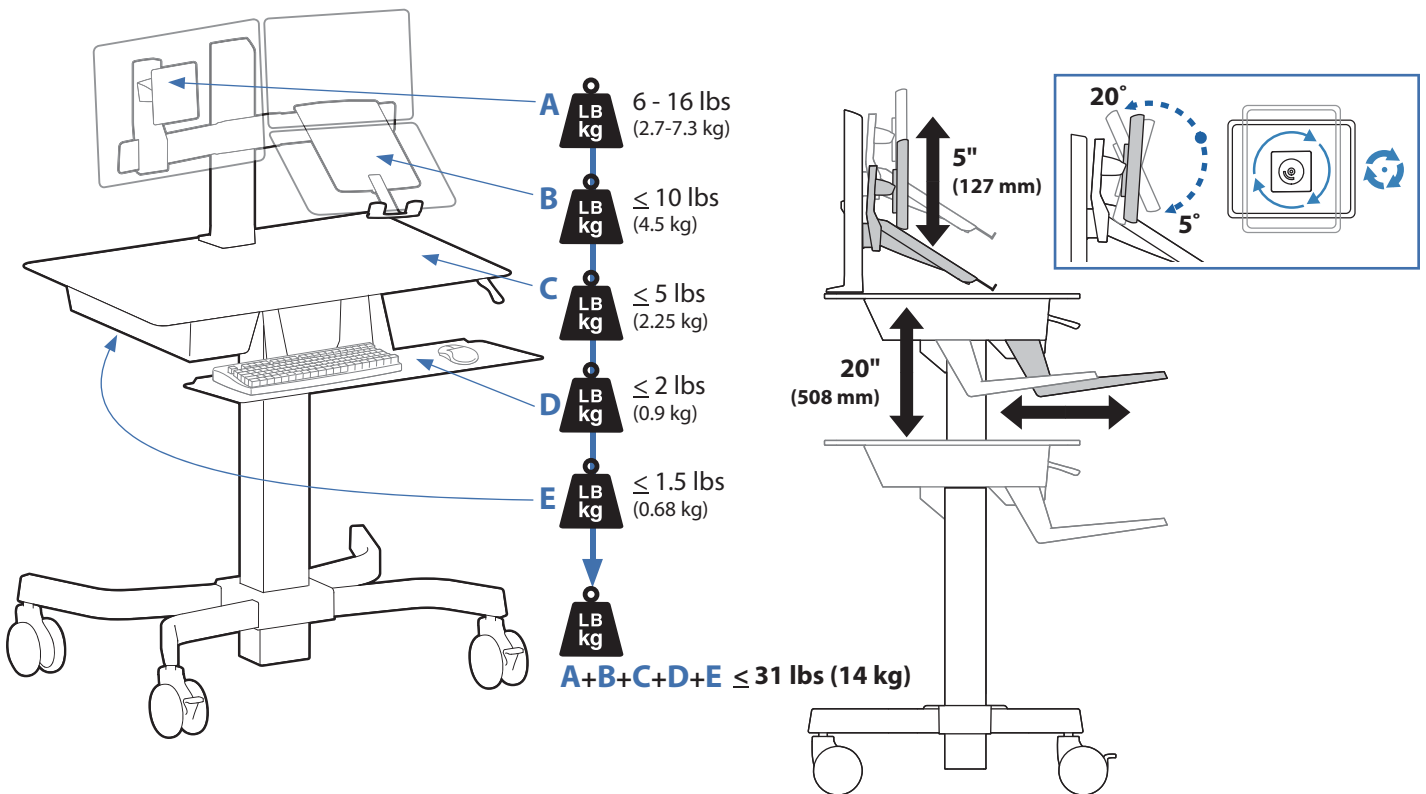

### WorkFit-C LCD & Laptop

© 2012 Ergotron, Inc. rev. 03/08/2012 DIM-Workfit-C Content is subject to change without notification