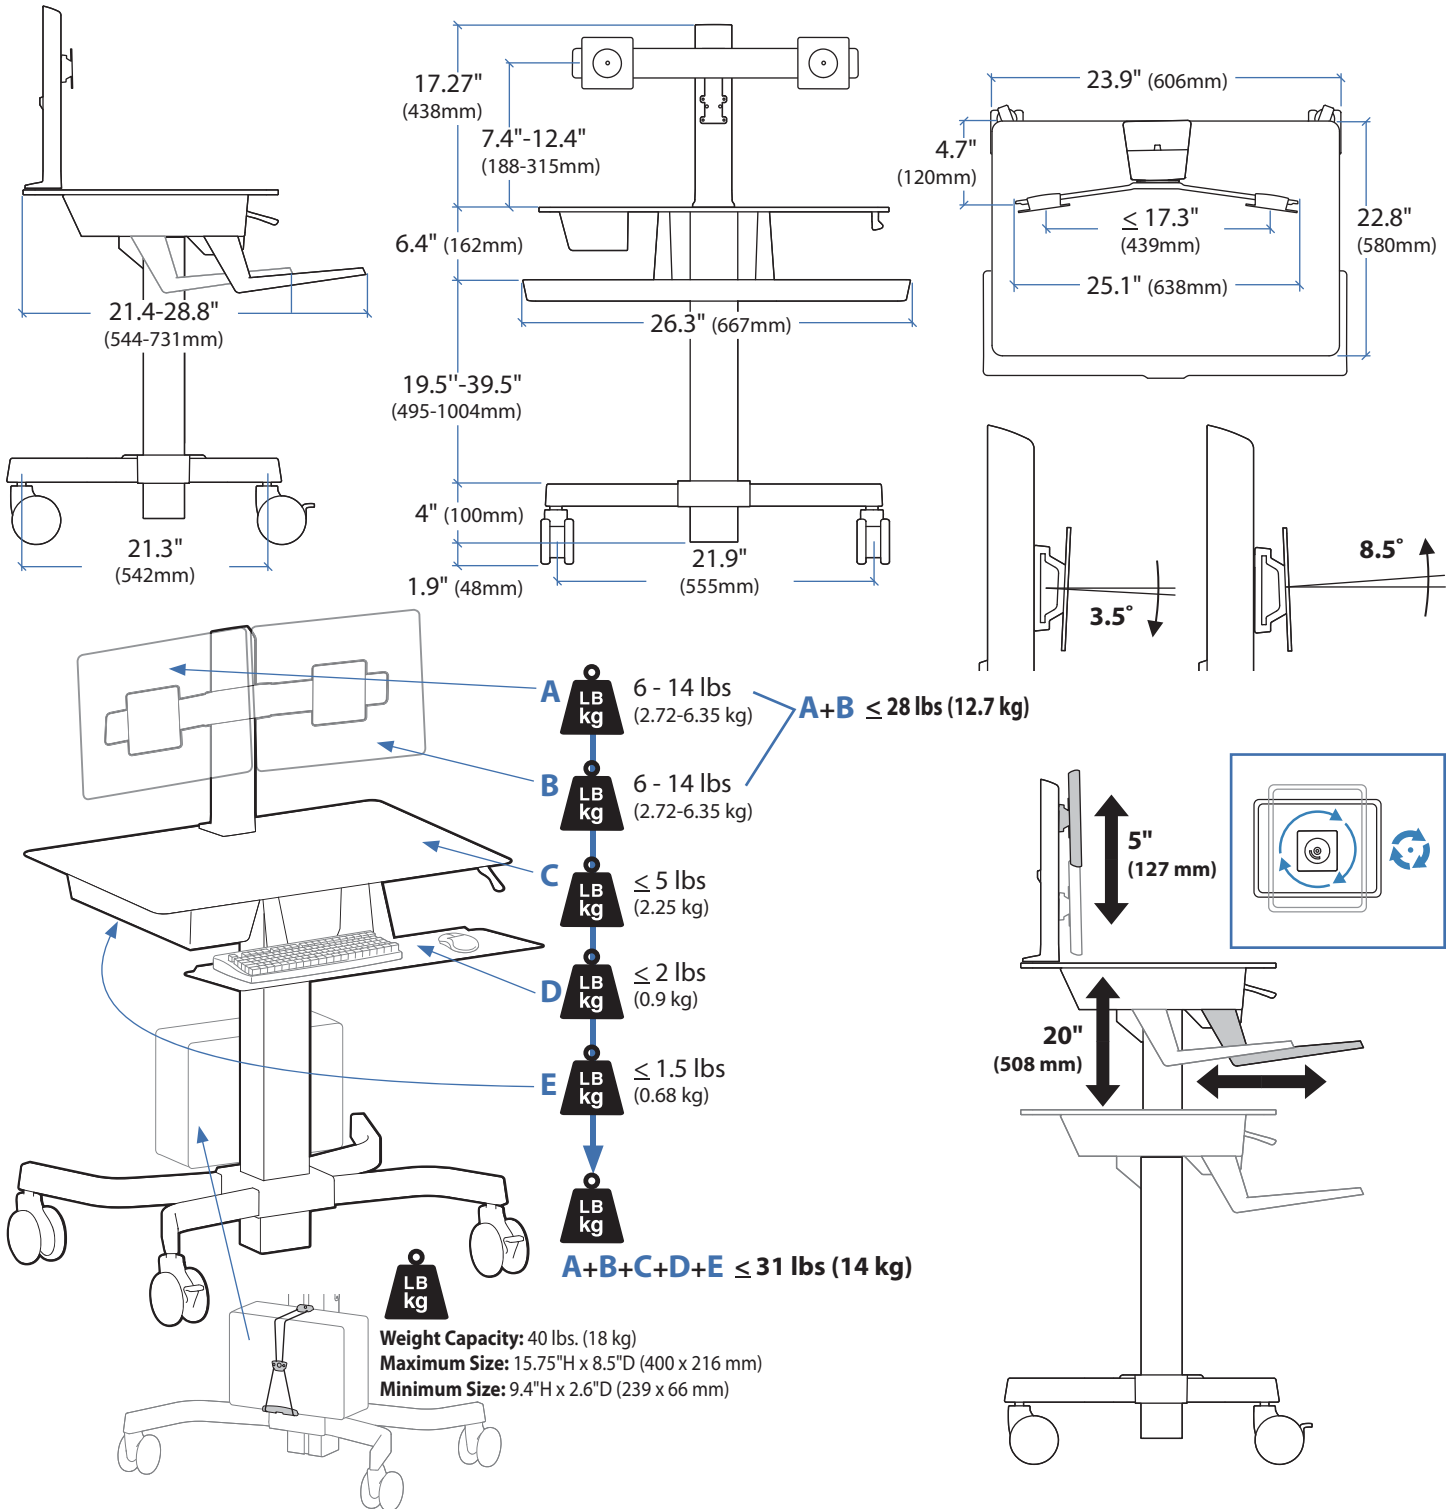

WorkFit-C Dual